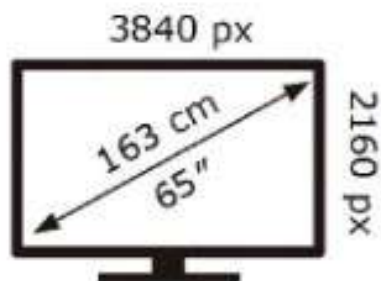

ENERG

SAMSUNG

QE65LS03DAU

109 kWh/1000h

ABCDEF **G**

229 kWh/1000h

2019/2013